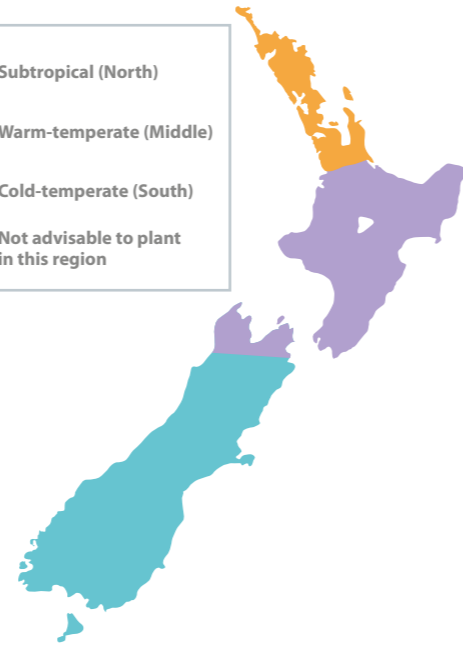

Planting calendar

If you are planning to plant seedlings rather than grow from seed, allow an extra 3–4 weeks for planting.

Based on temperature patterns, cyclic winds and regular seasonal happenings, New Zealand can be split into three planting environments – subtropical, warm-temperate and cold-temperate. A subtropical garden has an average temperature range of 12–25°C and the weather is generally warm all year round, with low or no chance of frosts and severe winter chill. In a warm-temperate area, the average temperature range is 4–20°C and the seasons are more obvious, with a distinct cold time in the winter and hot period in the summer. Some warm-temperate areas may also have patches of abnormally cold and hot times of the year. The third planting environment is cold-temperate. This region is more likely to suffer a severe winter chill. The average temperature range is 0–16°C and it is less likely to grow any subtropical crops that need plenty of warmth and a long summer to thrive. That is not to say that some subtropical, warm-temperate or cold-temperate growing varieties can thrive just as well in any one of the other regions, provided some protection is given (e.g. the use of a polytunnel or greenhouse). This calendar should act as guide only to what plants best suit each planting environment and when the planting of seeds and seedlings is recommended to begin or end.